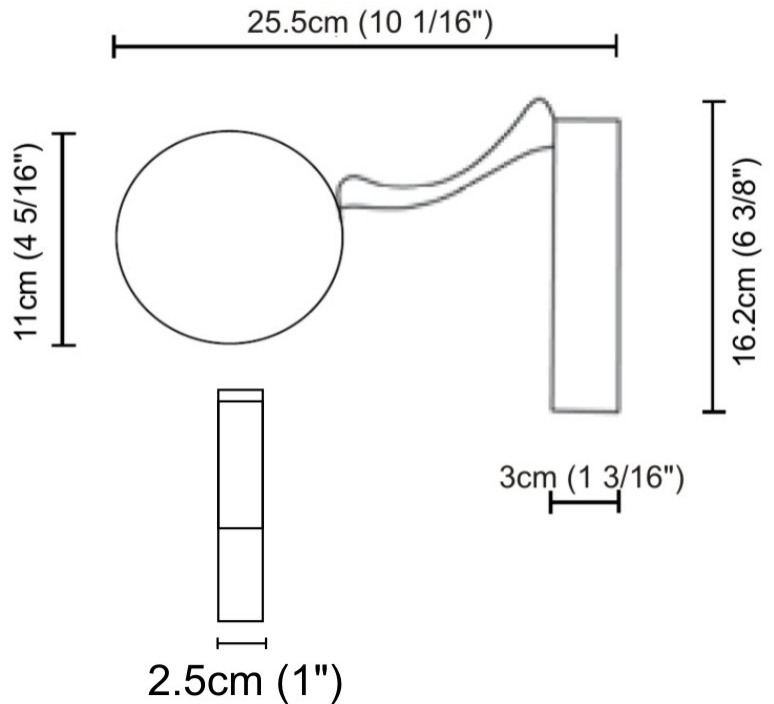

PROJECT
TYPE
SPECIFIER
QUANTITY
DATE

DO NOT DISTURB SURFACE

D133027-

base number Finish
Options

1. To build a product code in our configurator select the specify button on the base model # product page
2. To build a manual product code on this datasheet choose from the options listed below in blue font and add the suffix to the base model #

GENERAL

Series: Do Not Disturb
Partner: Knikerboker
Division: Design
Installation: Surface
Product Type: Wall Surface
Mounting Location: Wall
Light Distribution: Direct / Indirect

PHYSICAL

Shape: Round
Diameter (mm): 110
Diameter (in): 4 3/16
Length (mm): 30
Length (in): 1 3/16
Width (mm): 25
Width (in): 1
Height (mm): 162
Height (in): 6 3/8
Extension (mm): 255
Extension (in): 10 1/16
Diffuser: Opal
Fixture Finish: [EWH](#) / [EBK](#) / [MAN](#) / [COF](#) / [PRD](#) / [SLF](#) / [GLF](#) / [CLF](#) / [BRL](#)
Fixture Material: Metal

ELECTRICAL

Lamp Type: LED
Total Output Wattage (W): 8
Dimming: Non-Dimmable
Driver Included: Yes
Driver Location: Integrated
Driver Type: Constant Voltage - Universal
Driver Class: Class 2
Input Voltage (V): 120 - 277
Upon Request: Integral: Phase dimming 120Vac / (See components)
Remote: 0-10Vdc dimming

LED

Number of LEDs: 1
Color Temperature (°K): 3000
Max. Delivered Lumen (lm): 1000
CRI: >85 CRI
Lamp Life (hrs): 50000

OPTICAL

RATINGS AND CERTIFICATIONS

Certified By: Certified for North American Standards
IP rating: IP20