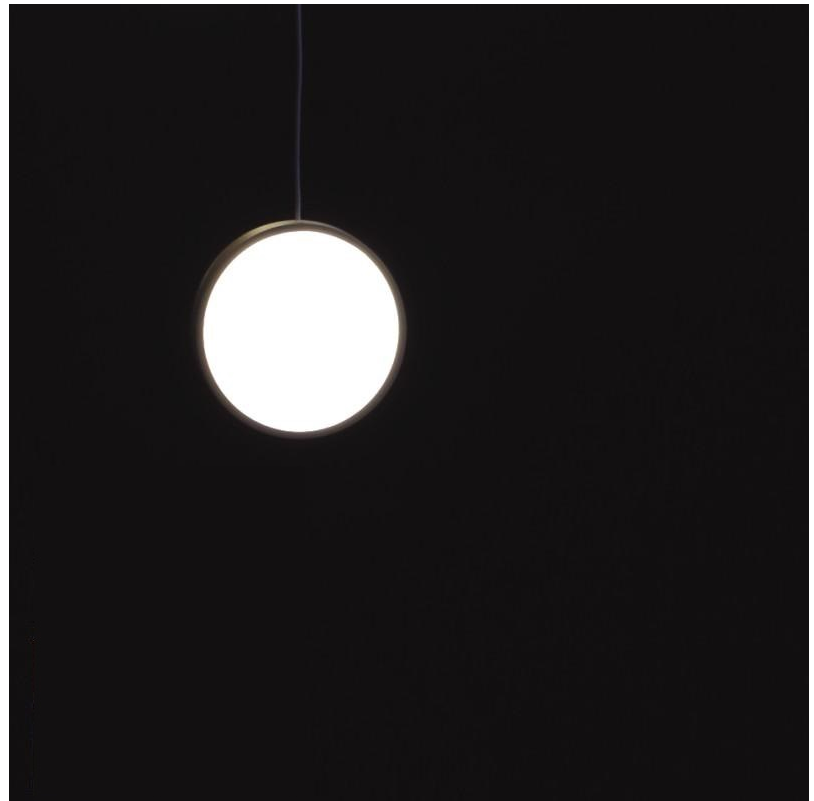

D131057-

base number   Finish
Options

1. To build a product code in our configurator select the specify button on the base model # product page
2. To build a manual product code on this datasheet choose from the options listed below in blue font and add the suffix to the base model #

GENERAL

Series: Do Not Disturb
Partner: Knikerboker
Division: Design
Installation: Suspension
Product Type: Pendant
Mounting Location: Ceiling
Light Distribution: Direct / Indirect

PHYSICAL

Shape: Round
Length (mm): 110
Length (in): 4 ⁵/₁₆
Width (mm): 25
Width (in): 1
Max. Overall Height (mm): 2000
Max. Overall Height (in): 78 ³/₄
Diffuser: Opal
Fixture Finish: EWH / EBK / MAN / COF / PRD / SLF / GLF / CLF / BRL
Fixture Material: Metal
Cable Details: Silicon Coaxial Cable 1500mm

ELECTRICAL

Lamp Type: LED
Input Wattage (W): 8
Total Output Wattage (W): 7
Dimming: 0-10V Dimming / Phase Dimming (120Vac Only)
Driver Included: Yes
Driver Location: Integrated
Driver Type: Constant Voltage - 120 / 277Vac
Driver Class: Class 2
Input Voltage (V): 120 - 277
Output Voltage (V): 24
Upon Request: (Not included - see components) Remote: 0-10Vdc dimming / (Included) Integral: Phase dimming @120Vac only / Non-dimming 277Vac

LED

Number of LEDs: 1
Color Temperature (°K): 3000
Max. Delivered Lumen (lm): 1000
CRI: >85 CRI
Lamp Life (hrs): 50000

OPTICAL

RATINGS AND CERTIFICATIONS

Certified By: Certified for North American Standards
IP rating: IP20