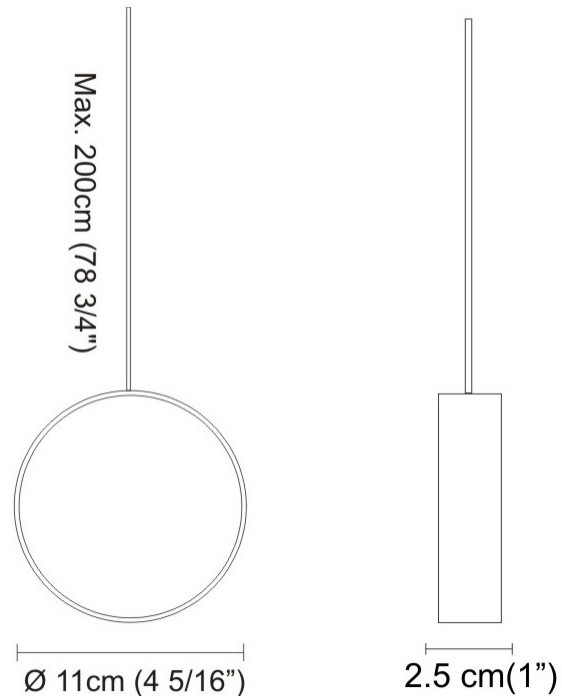

D131057-

base number   Finish
Options

1. To build a product code in our configurator select the specify button on the base model # product page
2. To build a manual product code on this datasheet choose from the options listed below in blue font and add the suffix to the base model #

GENERAL

Series: Do Not Disturb
Partner: Knikerboker
Division: Design
Installation: Suspension
Product Type: Pendant
Mounting Location: Ceiling
Light Distribution: Direct / Indirect

PHYSICAL

Shape: Round
Length (mm): 110
Length (in): 4 ⁵/₁₆
Width (mm): 25
Width (in): 1
Max. Overall Height (mm): 2000
Max. Overall Height (in): 78 ³/₄
Diffuser: Opal
Fixture Finish: EWH / EBK / MAN / COF / PRD / SLF / GLF / CLF / BRL
Fixture Material: Metal
Cable Details: Silicon Coaxial Cable 1500mm

ELECTRICAL

Lamp Type: LED
Input Wattage (W): 8
Total Output Wattage (W): 7
Dimming: 0-10V Dimming / Phase Dimming (120Vac Only)
Driver Included: Yes
Driver Location: Integrated
Driver Type: Constant Voltage - 120 / 277Vac
Driver Class: Class 2
Input Voltage (V): 120 - 277
Output Voltage (V): 24
Upon Request: (Not included - see components) Remote: 0-10Vdc dimming / (Included) Integral: Phase dimming @120Vac only / Non-dimming 277Vac

LED

Number of LEDs: 1
Color Temperature (°K): 3000
Max. Delivered Lumen (lm): 1000
CRI: >85 CRI
Lamp Life (hrs): 50000

OPTICAL

RATINGS AND CERTIFICATIONS

Certified By: Certified for North American Standards
IP rating: IP20